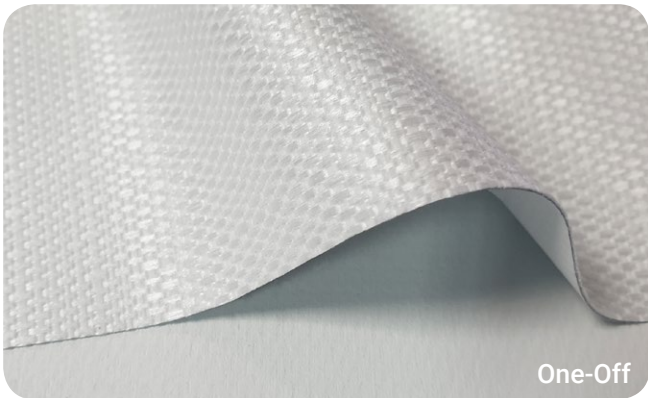

Range: LIBO (W:3000 mm)

BLANC-BLANC

BLANC-LINEN

BLANC-PEARL

Range: SERENGETTI (W:3000 mm)

ONE OFF WHITE
(Discontinued)

ONE OFF LINEN
(Discontinued)

ONE OFF FLEECE
(Discontinued)