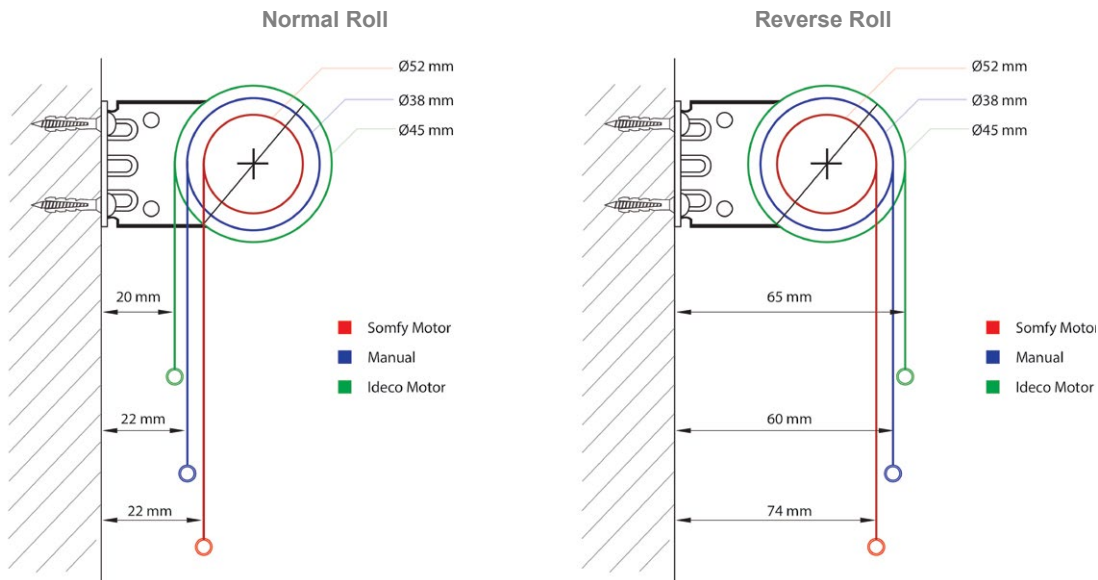

Transparent Chain & Transparent Cord

Ceiling Installation

2 cm = Gap between Brackets and Fabric

Face Fix Installation

Fabric will be approximately 4 cm less to the total width depending on the drop.
Recommended to add 10 cm each side of window. Eg: window width 1200 = 2400 mm

Distance between wall and fabric

Options

CLIENT HAS THE OPTION TO CHOOSE EITHER LEFT (LH) OR RIGHT (RH)

CLIENT CHOOSES EITHER INSIDE THE WINDOW, CEILING (C) OR OUTSIDE THE WINDOW, FACE FIX (FF)

CLIENTS COULD CHOOSE CORD DROP BUT IT IS NORMALLY 75%