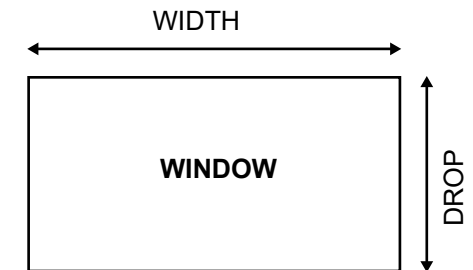

Transparent Chain & Transparent Cord

Ceiling Installation

2 cm = Gap between Brackets and Fabric

Face Fix Installation

Fabric will be approximately 4 cm less to the total width depending on the drop.
Recommended to add 10 cm each side of window. Eg: window width 1200 = 2400 mm

Distance between wall and fabric

Options

CLIENT HAS THE OPTION TO CHOOSE EITHER LEFT (LH) OR RIGHT (RH)

CLIENT CHOOSES EITHER INSIDE THE WINDOW, CEILING (C) OR OUTSIDE THE WINDOW, FACE FIX (FF)

CLIENTS COULD CHOOSE CORD DROP BUT IT IS NORMALLY 75%

Measurements

TAKE NOTE:
THE SIZE YOU ORDER IS THE SIZE YOU GET

Example for Medium Blinds

Example for Large Blinds

Wall mounting

Ceiling mounting

Wall mounting

Ceiling mounting