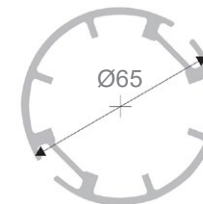

Measurements

TAKE NOTE:
THE SIZE YOU ORDER IS THE SIZE YOU GET

Example for Medium Blinds

Example for Large Blinds

Wall mounting

Ceiling mounting

Wall mounting

Ceiling mounting

Roller Blinds in all sizes

Ideco's roller blind systems are available in four size ranges -- small, medium, large and extra large -- and thus offer the right solution for all requirements

Small Tube
 Max Width : < 1,5 m
 Max Height : < 1,5 m

Medium Tube
 Max Width : < 2,5 m
 Max Height : < 2 m

Large Tube
 Max Width : < 3 m
 Max Height : < 3 m

Extra Large Tube
 Max Width : < 4 m
 Max Height : < 3 m

BLOCK OUT

Block Out Fabrics

Range: DREAM (W:3000 mm)