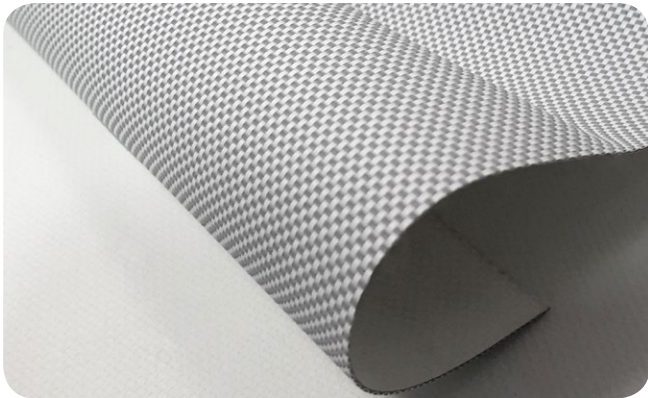

Range: LIBO (W:3000 mm)

BLANC-BLANC

BLANC-LINEN

BLANC-PEARL

Range: SERENGETTI (W:3000 mm)

ONE OFF WHITE
(Discontinued)

ONE OFF LINEN
(Discontinued)

ONE OFF FLEECE
(Discontinued)