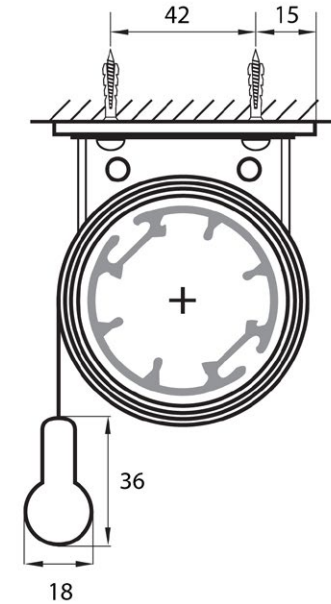

Transparent Chain & Transparent Cord

Ceiling Installation

2 cm = Gap between Brackets and Fabric

Face Fix Installation

Fabric will be approximately 4 cm less to the total width depending on the drop.
Recommended to add 10 cm each side of window. Eg: window width 1200 = 2400 mm

Distance between wall and fabric

Options

CLIENT HAS THE OPTION TO CHOOSE EITHER LEFT (LH) OR RIGHT (RH)

CLIENT CHOOSES EITHER INSIDE THE WINDOW, CEILING (C) OR OUTSIDE THE WINDOW, FACE FIX (FF)

CLIENTS COULD CHOOSE CORD DROP BUT IT IS NORMALLY 75%

Measurements

TAKE NOTE:
THE SIZE YOU ORDER IS THE SIZE YOU GET

Example for Medium Blinds

Example for Large Blinds

Wall mounting

Ceiling mounting

Wall mounting

Ceiling mounting

Medium Tube
 Max Width : < 2,5 m
 Max Height : < 2 m

Large Tube
 Max Width : < 3 m
 Max Height : < 3 m

Extra Large Tube
 Max Width : < 4 m
 Max Height : < 3 m

BLOCK OUT

Block Out Fabrics

Range: DREAM (W:3000 mm)