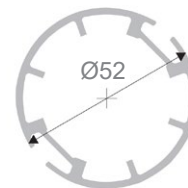

Measurements

TAKE NOTE:
THE SIZE YOU ORDER IS THE SIZE YOU GET

Example for Medium Blinds

Example for Large Blinds

Wall mounting

Ceiling mounting

Wall mounting

Ceiling mounting

Roller Blinds in all sizes

Ideco's roller blind systems are available in four size ranges -- small, medium, large and extra large -- and thus offer the right solution for all requirements

Small Tube
 Max Width : < 1,5 m
 Max Height : < 1,5 m

Medium Tube
 Max Width : < 2,5 m
 Max Height : < 2 m

Large Tube
 Max Width : < 3 m
 Max Height : < 3 m

Extra Large Tube
 Max Width : < 4 m
 Max Height : < 3 m

BLOCK OUT

Block Out Fabrics

Range: DREAM (W:3000 mm)