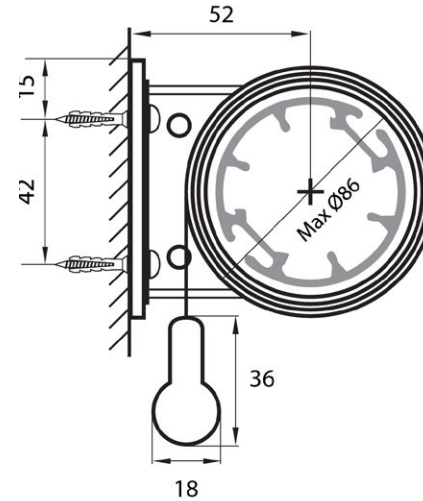

Measurements

TAKE NOTE:
THE SIZE YOU ORDER IS THE SIZE YOU GET

Example for Medium Blinds

Example for Large Blinds

Wall mounting

Ceiling mounting

Wall mounting

Ceiling mounting

Roller Blinds in all sizes

Ideco's roller blind systems are available in four size ranges -- small, medium, large and extra large -- and thus offer the right solution for all requirements

Small Tube
 Max Width : < 1,5 m
 Max Height : < 1,5 m

Medium Tube
 Max Width : < 2,5 m
 Max Height : < 2 m

Large Tube
 Max Width : < 3 m
 Max Height : < 3 m

Extra Large Tube
 Max Width : < 4 m
 Max Height : < 3 m

BLOCK OUT

Block Out Fabrics

Range: DREAM (W:3000 mm)