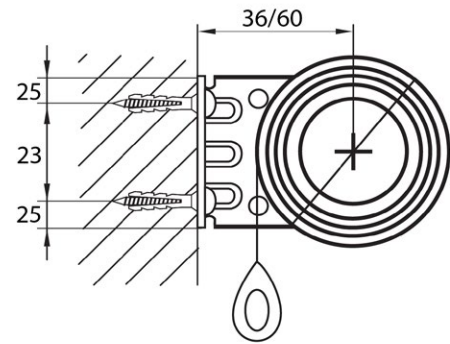

Transparent Chain & Transparent Cord

Ceiling Installation

2 cm = Gap between Brackets and Fabric

Face Fix Installation

Fabric will be approximately 4 cm less to the total width depending on the drop.
Recommended to add 10 cm each side of window. Eg: window width 1200 = 2400 mm

Measurements

TAKE NOTE:
THE SIZE YOU ORDER IS THE SIZE YOU GET

Example for Medium Blinds

Example for Large Blinds

Wall mounting

Ceiling mounting

Wall mounting

Ceiling mounting

Roller Blinds in all sizes

Ideco's roller blind systems are available in four size ranges -- small, medium, large and extra large -- and thus offer the right solution for all requirements

Small Tube
 Max Width : < 1,5 m
 Max Height : < 1,5 m

Medium Tube
 Max Width : < 2,5 m
 Max Height : < 2 m

Large Tube
 Max Width : < 3 m
 Max Height : < 3 m

Extra Large Tube
 Max Width : < 4 m
 Max Height : < 3 m

BLOCK OUT

Block Out Fabrics

Range: DREAM (W:3000 mm)