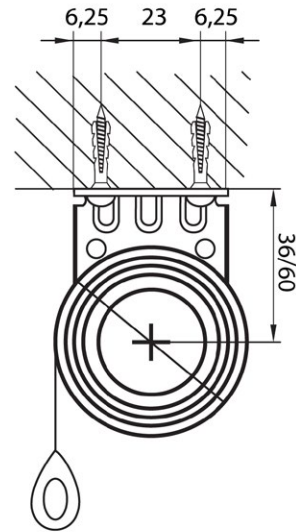

▶ **Operation**

Optional left or right - standard
plastic ball chain with weight

▶ **Optional**

4.5 x 6 steel chain in nickel-plated
brass. Somfy® Motor operation

▶ **Pattern of the hanging**

Optional facing normal or reversed

Measurements

TAKE NOTE:
THE SIZE YOU ORDER IS THE SIZE YOU GET

Example for Medium Blinds

Example for Large Blinds

Wall mounting

Ceiling mounting

Wall mounting

Ceiling mounting

Roller Blinds in all sizes

Ideco's roller blind systems are available in four size ranges -- small, medium, large and extra large -- and thus offer the right solution for all requirements

Small Tube
 Max Width : < 1,5 m
 Max Height : < 1,5 m

Medium Tube
 Max Width : < 2,5 m
 Max Height : < 2 m

Large Tube
 Max Width : < 3 m
 Max Height : < 3 m

Extra Large Tube
 Max Width : < 4 m
 Max Height : < 3 m

BLOCK OUT

Block Out Fabrics

Range: DREAM (W:3000 mm)