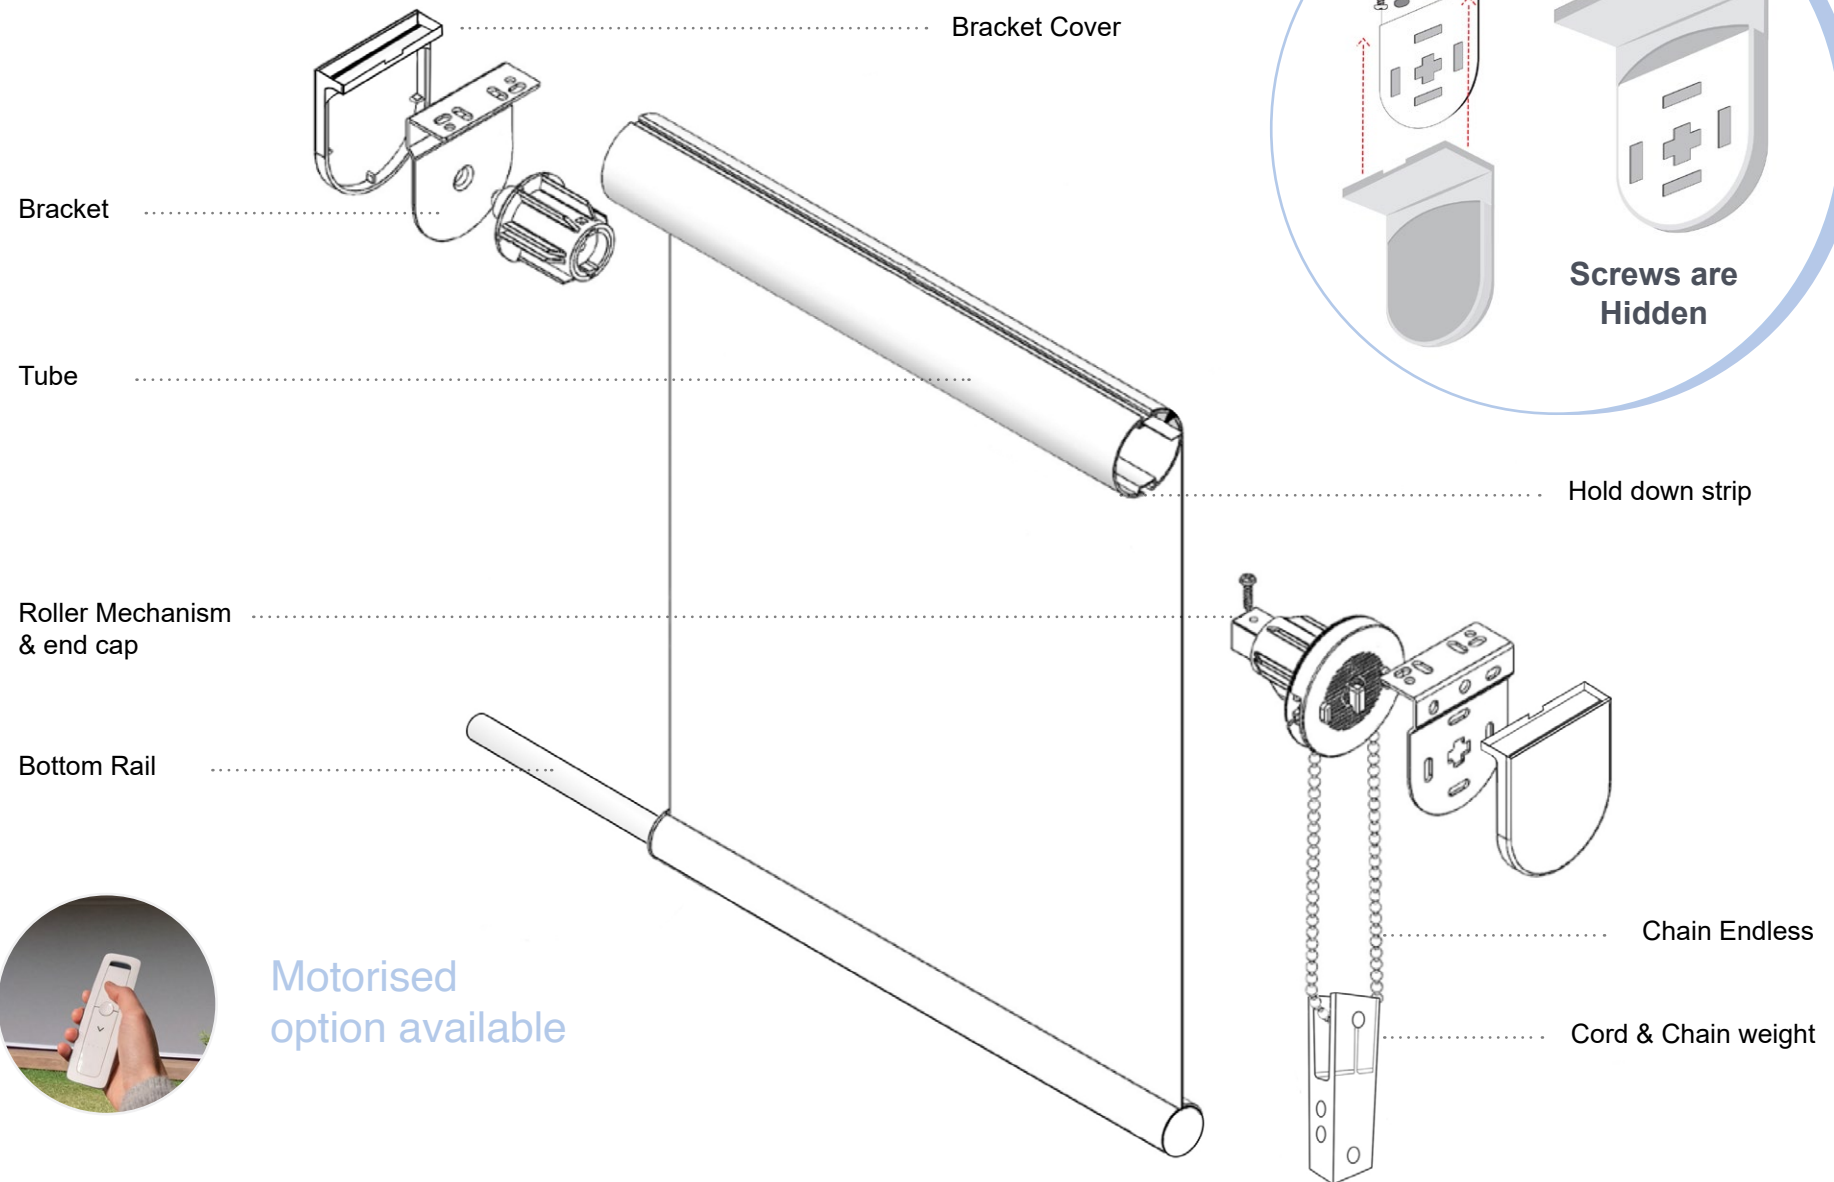

▶ **Maximum Dimensions**

Max Width : 400 cm
Max height : 300 cm

▶ **Hanging weight**

from 5 kg to max 12 kg

▶ **Operation Height**

Roller blind height x 0.75

▶ **Tube**

38 mm, 43 mm, 52 mm
& 65 mm aluminium

▶ **Operation**

Optional left or right - standard
plastic ball chain with weight

▶ **Optional**

4.5 x 6 steel chain in nickel-plated
brass. Somfy® Motor operation

▶ **Pattern of the hanging**

Optional facing normal or reversed

▶ **Mounting**

Simple mounting on the ceiling
or wall and in the reveal by an
universal bracket

Bracket & Screw cover

White Color

Grey Color

Brown Color

Black Color

Beige Color