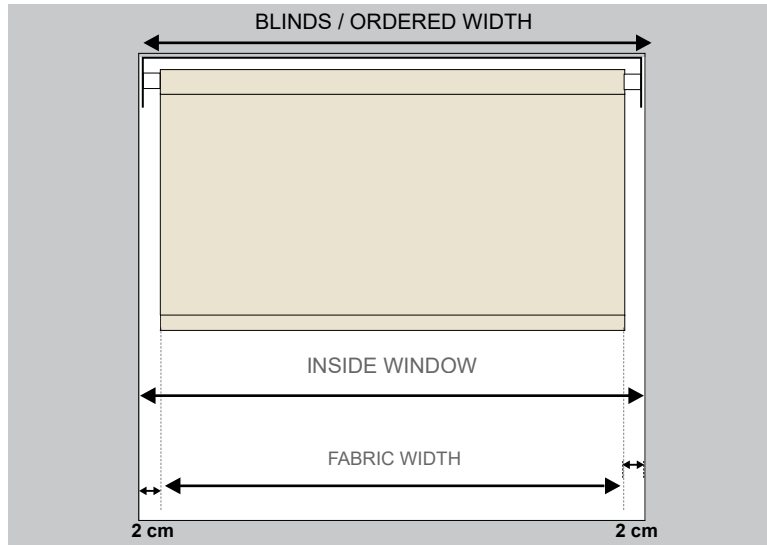

Transparent Chain & Transparent Cord

Ceiling Installation

2 cm = Gap between Brackets and Fabric

Face Fix Installation

Fabric will be approximately 4 cm less to the total width depending on the drop.
Recommended to add 10 cm each side of window. Eg: window width 1200 = 2400 mm