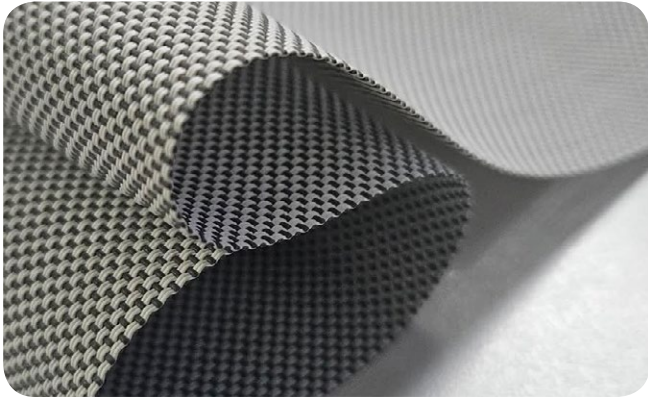

Range: DIM OUT SCREEN 5% (W:3000 mm)