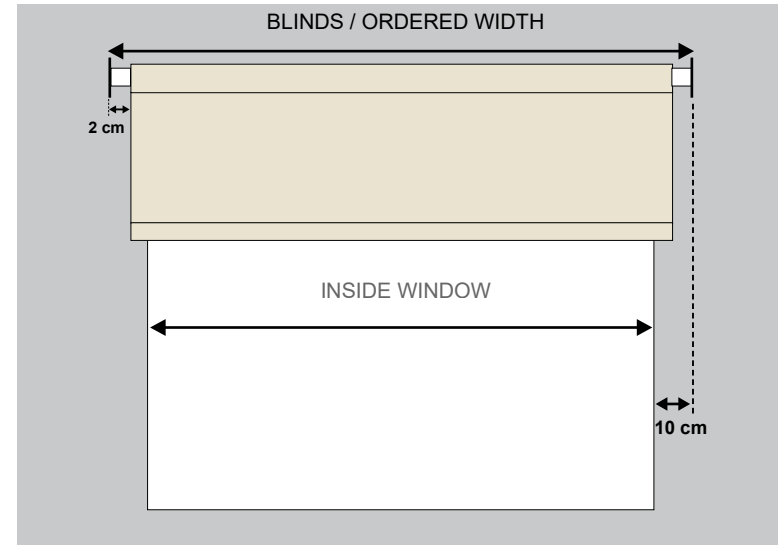

Transparent Chain & Transparent Cord

Ceiling Installation

2 cm = Gap between Brackets and Fabric

Face Fix Installation

Fabric will be approximately 4 cm less to the total width depending on the drop.
Recommended to add 10 cm each side of window. Eg: window width 1200 = 2400 mm