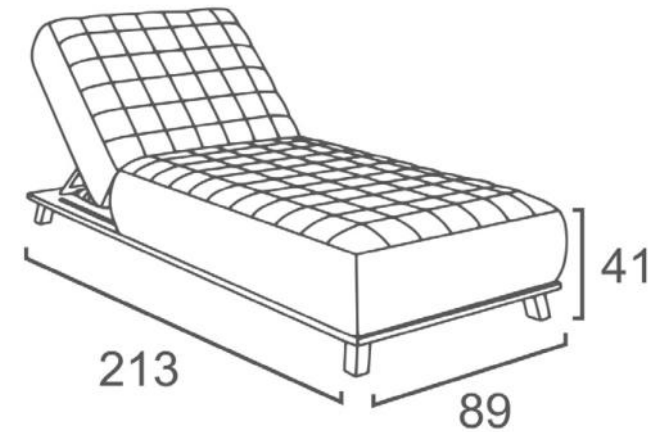

Fabric Colour

Natte Grey

Lead Chine

Dark Grey

Coating Colour

Dimensions

*Dimensions are in cm

BAR SETS, DINING TABLES & CHAIRS