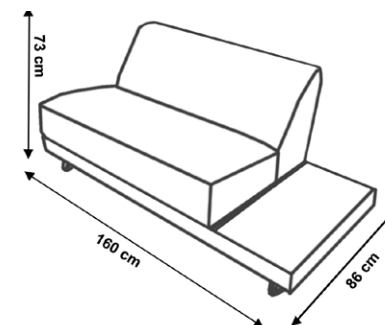

ALVORY WITH TEAK INSERT CORNER LOUNGE SET

Specifications

Upholstered in Sunbrella Outdoor Fabric for high performance in the Mauritian sun

High grade quick-dry foam for easy outflow of water after a rainy day

Stain Resistant, UV/Fade Resistant

Plush yet supportive seating for the ultimate in comfort and durability

5 years structural warranty for your peace of mind

Materials

Aluminium, Sunbrella fabric, Teakwood

	Width	Depth	Height	Unit price (incl Vat)
2x Alvory Outdoor Two Seater (with Teak insert)	160 cm	86 cm	73 cm	Rs 201,250
1x Alvory Armless Module	71 cm	86 cm	73 cm	
1x Alvory Corner Module	86 cm	86 cm	73 cm	
1x Elite Outdoor Coffee Table	120 cm	60 cm	30 cm	

Fabric Colour

Coating Colour

Dimensions

*Dimensions are in cm