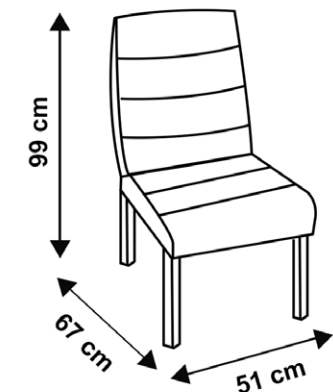

Materials

Aluminium, Sunbrella fabric, Ceramic

	Width	Depth	Height	Unit price (incl Vat)
1x Luss Dinning Table with Ceramic	220 cm	100 cm	76.5 cm	Rs 158,850
2 x Luss Dinning Chairs	67 cm	64 cm	85 cm	
4 x Bite Dinning Chairs	51 cm	67 cm	99 cm	

Fabric Colour

Lead Chine

Ceramic Colour

Dark Grey

Coating Colour

White

Dimensions

*Dimensions are in cm