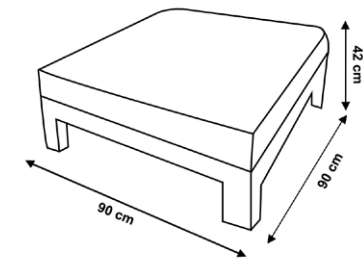

Fabric Colour

Natte Grey

Lead Chine

White

Coating Colour

Dimensions

*Dimensions are in cm

ideco
blinds & floorings