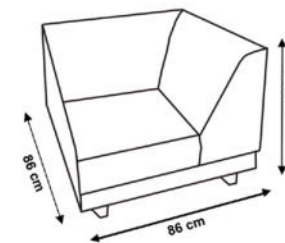

ALVORY WITH TEAK INSERT CORNER LOUNGE SET

Specifications

Upholstered in Sunbrella Outdoor Fabric for high performance in the Mauritian sun

High grade quick-dry foam for easy outflow of water after a rainy day

Stain Resistant, UV/Fade Resistant

Plush yet supportive seating for the ultimate in comfort and durability

5 years structural warranty for your peace of mind

Materials

Aluminium, Sunbrella fabric, Teakwood

	Width	Depth	Height	Unit price (incl Vat)
2x Alvory Outdoor Two Seater (with Teak insert)	160 cm	86 cm	73 cm	Rs 201,250
1x Alvory Armless Module	71 cm	86 cm	73 cm	
1x Alvory Corner Module	86 cm	86 cm	73 cm	
1x Elite Outdoor Coffee Table	120 cm	60 cm	30 cm	

Fabric Colour

Coating Colour

Dimensions

*Dimensions are in cm