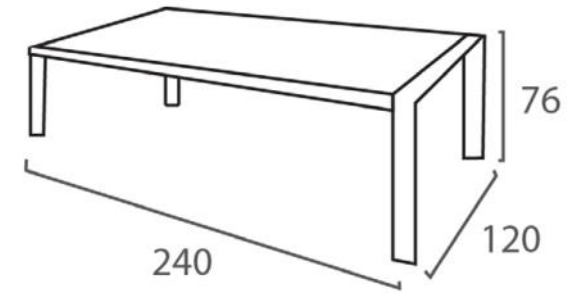

Fabric Colour

Lead Chine

Ceramic Colour

Dark Grey

Coating Colour

White

Dimensions

*Dimensions are in cm