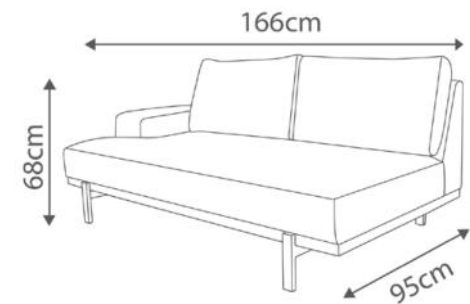

Includes a matching ottoman so you can sit back and relax

5 years structural warranty for your peace of mind

Materials

Aluminium, Sunbrella fabric, Teakwood

	Width	Depth	Height	Unit price (incl Vat)
1x Mooy 3 seater (Teak insert)	260 cm	95 cm	68cm	Rs 149,500
1x Mooy 2 seater (Teak insert)	166 cm	95 cm	68 cm	
1x Coral Chair (Teak)	77 cm	77 cm	62 cm	Rs 28,755
1x Mooy Coffee Table	120 cm	64 cm	28 cm	Rs 17,250

Fabric Colour

Natte Grey

Lead Chine

Coating Colour

Black

White

Dimensions

*Dimensions are in cm

Ajustable feet for level placement on any surface

Includes a square table (the cushions are optional)

5 years structural warranty for your peace of mind

Materials

Aluminium, Sunbrella fabric

	Width	Depth	Height	Unit price (incl Vat)
2x Deon Chair	96 cm	86 cm	61cm	Rs 161,000
1x Deon 2 Seater Sofa	183 cm	86 cm	61 cm	
1x Deon Square Table	90 cm	90 cm	33 cm	
Cushion (Optional)	45 cm	45 cm	10 cm	Rs 1,150