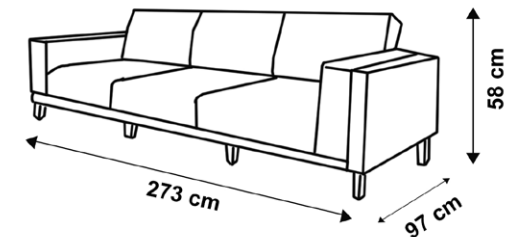

LAZY OUTDOOR LOUNGE SET

Specifications

Upholstered in Sunbrella Outdoor Fabric for high performance in the Mauritian sun

High grade quick-dry foam for easy outflow of water after a rainy day

Stain Resistant, UV/Fade Resistant

5 years structural warranty for your peace of mind

Materials

Aluminium, Sunbrella fabric

	Width	Depth	Height	Unit price (incl Vat)
1x Lazy 3-Seater	273 cm	97 cm	58 cm	Rs 184,000
2x Lazy 1-Seater	122 cm	97 cm	58 cm	

Fabric Colour

Coating Colour

Dimensions

*Dimensions are in cm