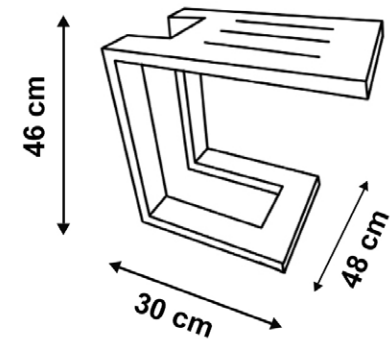

Fabric Colour

Natte Grey

Lead Chine

Dark Grey

Coating Colour

Dimensions

*Dimensions are in cm

BAR SETS, DINING TABLES & CHAIRS