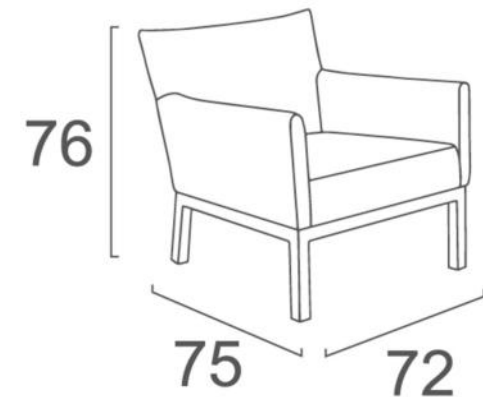

Stain Resistant, UV/Fade Resistant

Includes a Ceramic outdoor furniture exclusive to Idedo Ltd

5 years structural warranty for your peace of mind

Materials

Aluminium, Sunbrella fabric, Ceramic

	Width	Depth	Height	Unit price (incl Vat)
1x Lima dining Table With Ceramic	240 cm	120 cm	76 cm	Rs 156,400
6 x Lima Chairs	72 cm	75 cm	76 cm	

Fabric Colour

Lead Chine

Ceramic Colour

Dark Grey

Coating Colour

White

Dimensions

*Dimensions are in cm