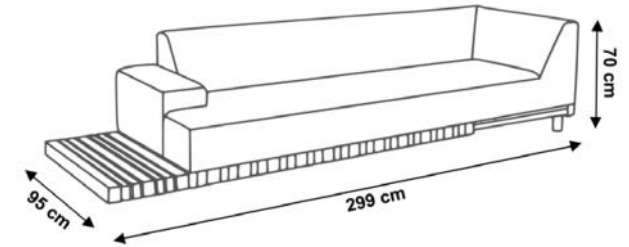

Stain Resistant, UV/Fade Resistant

5 years structural warranty for your peace of mind

Materials

Aluminium, Sunbrella fabric, Teakwood

	Width	Depth	Height	Unit price (incl Vat)
1x Icon 3-Seater Right end Corner (with teak side table)	299 cm	95 cm	70 cm	Rs 241,500
1x Icon 2-Seater Left end (with Teak sides table)	205 cm	95 cm	70 cm	
1x Teak Coffee Table	120 cm	120 cm	20 cm	
1x Coral Chair Teak (Optional)	77 cm	77 cm	62 cm	Rs 28,750
Cushion (Optional)	45 cm	45 cm	10 cm	Rs 1,150

Fabric Colour

Lead Chine

Heather Chalk

Coating Colour

Black

Dimensions

*Dimensions are in cm

ideco
blinds & floorings