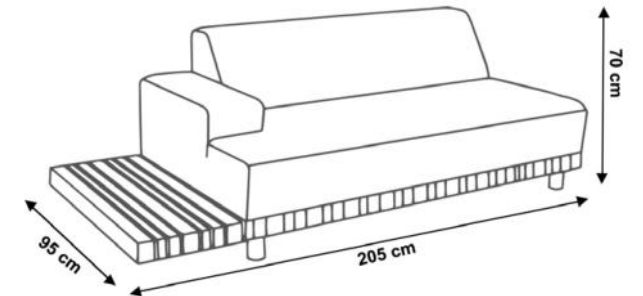

ICON WITH TEAK CORNER LOUNGE SET

Specifications

Upholstered in Sunbrella Outdoor Fabric for high performance in the Mauritian sun

High grade quick-dry foam for easy outflow of water after a rainy day

Stain Resistant, UV/Fade Resistant

5 years structural warranty for your peace of mind

Materials

Aluminium, Sunbrella fabric, Teakwood

	Width	Depth	Height	Unit price (incl Vat)
1x Icon 3-Seater Right end Corner (with teak side table)	299 cm	95 cm	70 cm	Rs 241,500
1x Icon 2-Seater Left end (with Teak sides table)	205 cm	95 cm	70 cm	
1x Teak Coffee Table	120 cm	120 cm	20 cm	
1x Coral Chair Teak (Optional)	77 cm	77 cm	62 cm	Rs 28,750
Cushion (Optional)	45 cm	45 cm	10 cm	Rs 1,150

Fabric Colour

Coating Colour

Dimensions

*Dimensions are in cm