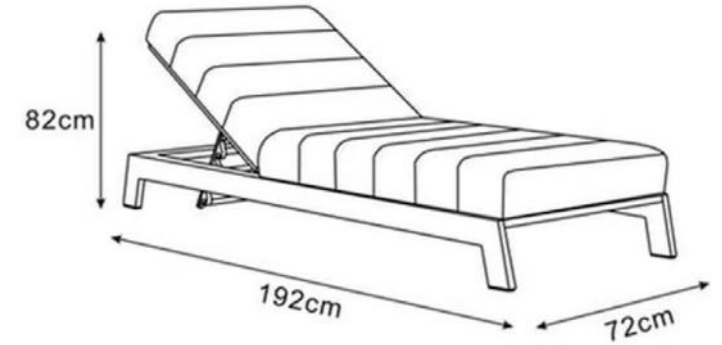

NOOSA SUN LOUNGER

Specifications

Upholstered in Sunbrella Outdoor Fabric for high performance in the Mauritian sun

High grade quick-dry foam for easy outflow of water after a rainy day

Stain Resistant, UV/Fade Resistant

5 years structural warranty for your peace of mind

Materials

Aluminium, Sunbrella fabric

	Width	Depth	Height	Unit price (incl Vat)
1x Noosa Sun lounge	192 cm	72 cm	82 cm	Rs 46,000
U-Table (White) - (Optional)	32 cm	48 cm	46 cm	Rs 6,785
Table Tray (Black) - (Optional)	48 cm	30 cm	46 cm	Rs 6,670

Fabric Colour

Coating Colour

Dimensions

*Dimensions are in cm