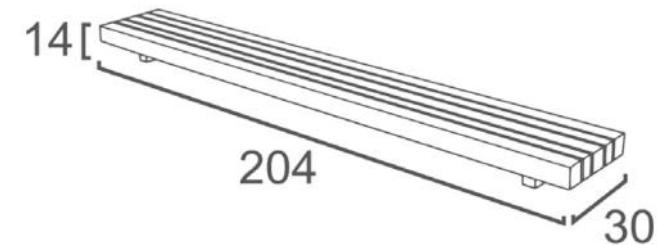

Fabric Colour

Natte Grey

Lead Chine

Dark Grey

Coating Colour

Dimensions

*Dimensions are in cm

BAR SETS, DINING TABLES & CHAIRS