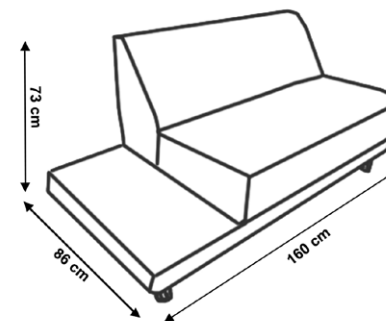

Materials

Aluminium, Sunbrella fabric, Teakwood

	Width	Depth	Height	Unit price (incl Vat)
2x Alvory Outdoor Two Seater (with Teak insert)	160 cm	86 cm	73 cm	Rs 201,250
1x Alvory Armless Module	71 cm	86 cm	73 cm	
1x Alvory Corner Module	86 cm	86 cm	73 cm	
1x Elite Outdoor Coffee Table	120 cm	60 cm	30 cm	

Fabric Colour

Nature Grey

Lead Chine

White

Coating Colour

Dimensions

*Dimensions are in cm

ideco
blinds & floorings