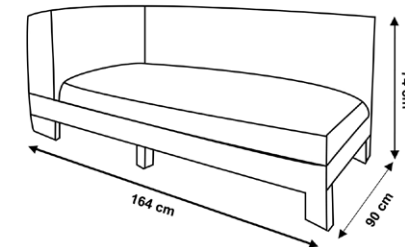

Fabric Colour

Natte Grey

Lead Chine

White

Coating Colour

Dimensions

*Dimensions are in cm

ideco
blinds & floorings