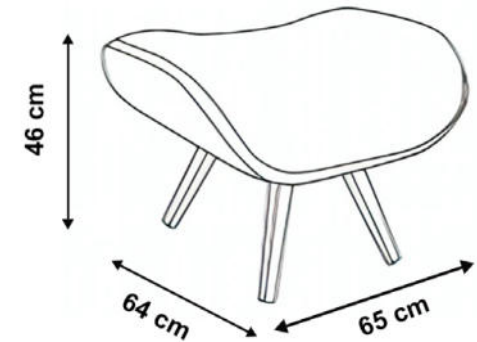

Materials

Aluminium, Sunbrella fabric

	Width	Depth	Height	Unit price (incl Vat)
1x Nozum Lounge Chair	88 cm	91 cm	83 cm	Rs 63,250
1x Nozum Lounge Stool	65 cm	64 cm	46 cm	

Fabric Colour

Lead Chine

Coating Colour

White

Dimensions

*Dimensions are in cm

CONTACT US

Tel: 212 7214

Fax: 212 7218

info@ideco.mu

www.ideco.mu