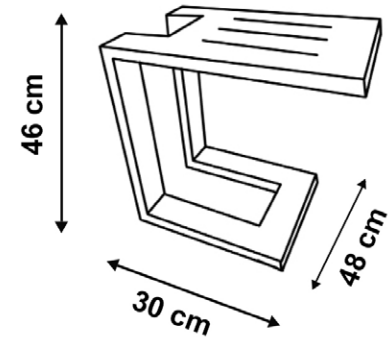

NOOSA SUN LOUNGER

Specifications

Upholstered in Sunbrella Outdoor Fabric for high performance in the Mauritian sun

High grade quick-dry foam for easy outflow of water after a rainy day

Stain Resistant, UV/Fade Resistant

5 years structural warranty for your peace of mind

Materials

Aluminium, Sunbrella fabric

	Width	Depth	Height	Unit price (incl Vat)
1x Noosa Sun lounge	192 cm	72 cm	82 cm	Rs 46,000
U-Table (White) - (Optional)	32 cm	48 cm	46 cm	Rs 6,785
Table Tray (Black) - (Optional)	48 cm	30 cm	46 cm	Rs 6,670

Fabric Colour

Coating Colour

Dimensions

*Dimensions are in cm