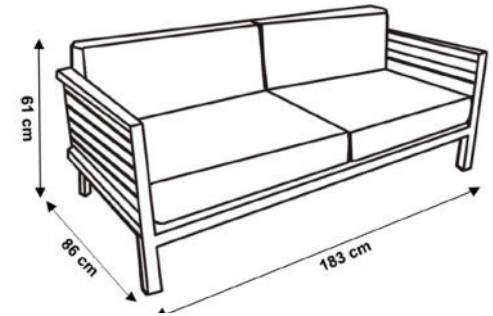

Ajustable feet for level placement on any surface

Includes a square table (the cushions are optional)

5 years structural warranty for your peace of mind

Materials

Aluminium, Sunbrella fabric

	Width	Depth	Height	Unit price (incl Vat)
2x Deon Chair	96 cm	86 cm	61cm	Rs 161,000
1x Deon 2 Seater Sofa	183 cm	86 cm	61 cm	
1x Deon Square Table	90 cm	90 cm	33 cm	
Cushion (Optional)	45 cm	45 cm	10 cm	Rs 1,150

Fabric Colour

Lead Chine

Coating Colour

White

Dimensions

*Dimensions are in cm

Breathable & Quick dry.
Sittable dry within one hour

100% green and recyclable furniture