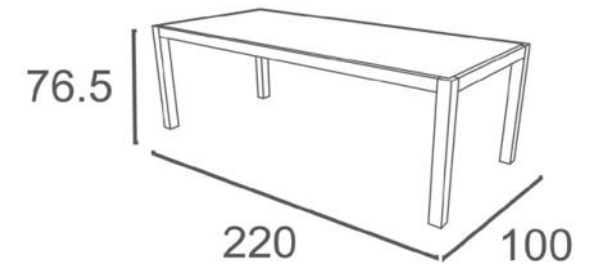

Fabric Colour

Lead Chine

Ceramic Colour

Dark Grey

Coating Colour

White

Dimensions

*Dimensions are in cm