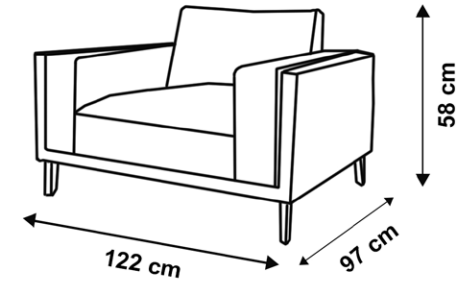

LAZY OUTDOOR LOUNGE SET

Specifications

Upholstered in Sunbrella Outdoor Fabric for high performance in the Mauritian sun

High grade quick-dry foam for easy outflow of water after a rainy day

Stain Resistant, UV/Fade Resistant

5 years structural warranty for your peace of mind

Materials

Aluminium, Sunbrella fabric

	Width	Depth	Height	Unit price (incl Vat)
1x Lazy 3-Seater	273 cm	97 cm	58 cm	Rs 184,000
2x Lazy 1-Seater	122 cm	97 cm	58 cm	

Fabric Colour

Coating Colour

Dimensions

*Dimensions are in cm