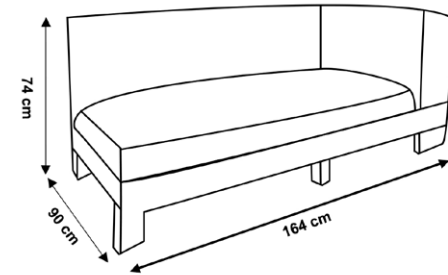

Fabric Colour

Natte Grey

Lead Chine

White

Coating Colour

Dimensions

*Dimensions are in cm

ideco
blinds & floorings