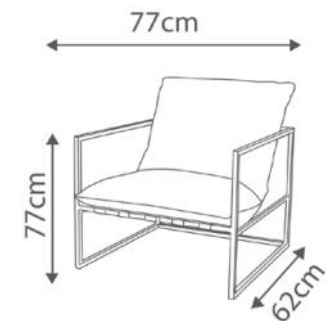

Includes a matching ottoman so you can sit back and relax

5 years structural warranty for your peace of mind

Materials

Aluminium, Sunbrella fabric, Teakwood

	Width	Depth	Height	Unit price (incl Vat)
1x Mooy 3 seater (Teak insert)	260 cm	95 cm	68cm	Rs 149,500
1x Mooy 2 seater (Teak insert)	166 cm	95 cm	68 cm	
1x Coral Chair (Teak)	77 cm	77 cm	62 cm	Rs 28,755
1x Mooy Coffee Table	120 cm	64 cm	28 cm	Rs 17,250

Fabric Colour

Natte Grey

Lead Chine

Coating Colour

Black

White

Dimensions

*Dimensions are in cm