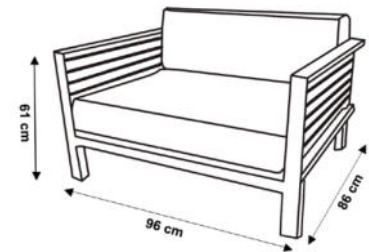

Ajustable feet for level placement on any surface

Includes a square table (the cushions are optional)

5 years structural warranty for your peace of mind

Materials

Aluminium, Sunbrella fabric

	Width	Depth	Height	Unit price (incl Vat)
2x Deon Chair	96 cm	86 cm	61cm	Rs 161,000
1x Deon 2 Seater Sofa	183 cm	86 cm	61 cm	
1x Deon Square Table	90 cm	90 cm	33 cm	
Cushion (Optional)	45 cm	45 cm	10 cm	Rs 1,150

Fabric Colour

Lead Chine

Coating Colour

White

Dimensions

*Dimensions are in cm

Breathable & Quick dry.
Sittable dry within one hour

100% green and recyclable furniture