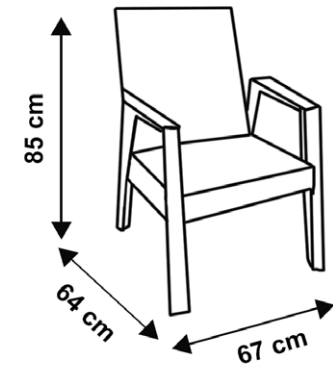

Materials

Aluminium, Sunbrella fabric, Ceramic

	Width	Depth	Height	Unit price (incl Vat)
1x Luss Dinning Table with Ceramic	220 cm	100 cm	76.5 cm	Rs 158,850
2 x Luss Dinning Chairs	67 cm	64 cm	85 cm	
4 x Bite Dinning Chairs	51 cm	67 cm	99 cm	

Fabric Colour

Lead Chine

Ceramic Colour

Dark Grey

Coating Colour

White

Dimensions

*Dimensions are in cm