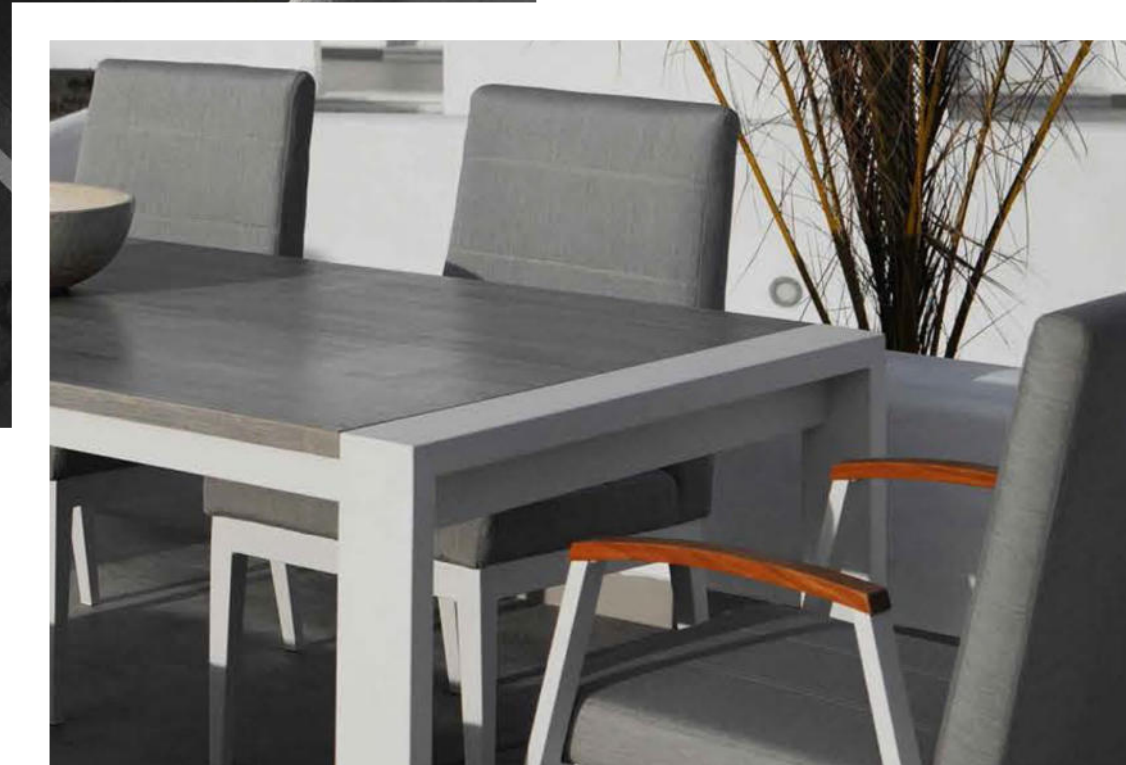

ideco
blinds & floorings

Breathable
& Quick dry.
Sittable dry
within one
hour

100% green
and recyclable
furniture

Stain resistant
to any kind of
stains; Like
red wine,
coffee, etc.

UV/fade
resistant
for more
than 5 years