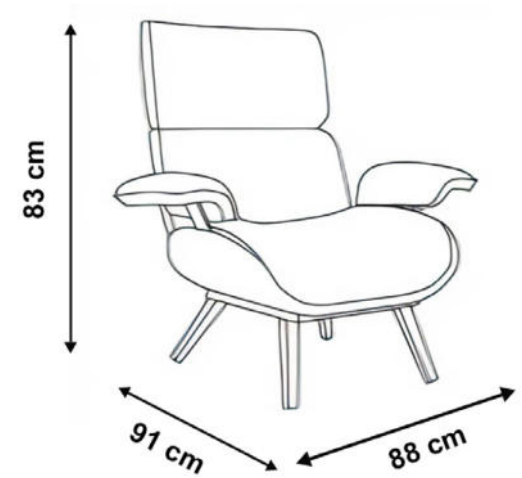

Materials

Aluminium, Sunbrella fabric

	Width	Depth	Height	Unit price (incl Vat)
1x Nozum Lounge Chair	88 cm	91 cm	83 cm	Rs 63,250
1x Nozum Lounge Stool	65 cm	64 cm	46 cm	

Fabric Colour

Lead Chine

Coating Colour

White

Dimensions

*Dimensions are in cm

CONTACT US

Tel: 212 7214

Fax: 212 7218

info@ideco.mu

www.ideco.mu