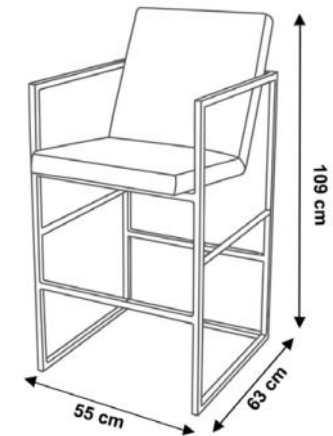

BAR SET

Specifications

Extra thick rust proof aluminium frame fully welded for superior strength

The latest trend in outdoor furniture exclusive to Ideco Ltd

5 years structural warranty for your peace of mind

Materials

Aluminium & Sunbrella Fabric

	Width	Depth	Height	Unit price (incl Vat)
1x Bar Table (White)	160 cm	69 cm	99 cm	Rs 103,500
4x Cali Bar Chair (White)	55 cm	63 cm	109 cm	

Fabric Colour

Coating Colour

Dimensions

*Dimensions are in cm