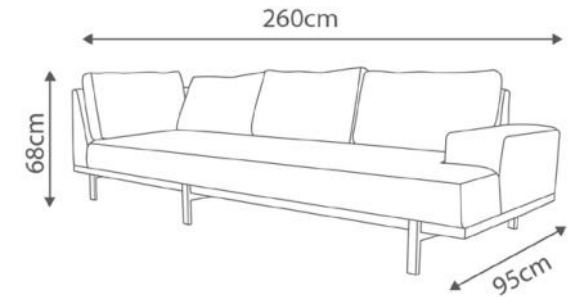

Includes a matching ottoman so you can sit back and relax

5 years structural warranty for your peace of mind

Materials

Aluminium, Sunbrella fabric, Teakwood

	Width	Depth	Height	Unit price (incl Vat)
1x Mooy 3 seater (Teak insert)	260 cm	95 cm	68cm	Rs 149,500
1x Mooy 2 seater (Teak insert)	166 cm	95 cm	68 cm	
1x Coral Chair (Teak)	77 cm	77 cm	62 cm	Rs 28,755
1x Mooy Coffee Table	120 cm	64 cm	28 cm	Rs 17,250

Fabric Colour

Natte Grey

Lead Chine

Coating Colour

Black

White

Dimensions

*Dimensions are in cm

Ajustable feet for level placement on any surface

Includes a square table (the cushions are optional)

5 years structural warranty for your peace of mind

Materials

Aluminium, Sunbrella fabric

	Width	Depth	Height	Unit price (incl Vat)
2x Deon Chair	96 cm	86 cm	61cm	Rs 161,000
1x Deon 2 Seater Sofa	183 cm	86 cm	61 cm	
1x Deon Square Table	90 cm	90 cm	33 cm	
Cushion (Optional)	45 cm	45 cm	10 cm	Rs 1,150