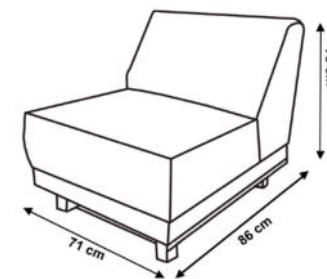

ALVORY WITH TEAK INSERT CORNER LOUNGE SET

Specifications

Upholstered in Sunbrella Outdoor Fabric for high performance in the Mauritian sun

High grade quick-dry foam for easy outflow of water after a rainy day

Stain Resistant, UV/Fade Resistant

Plush yet supportive seating for the ultimate in comfort and durability

5 years structural warranty for your peace of mind

Materials

Aluminium, Sunbrella fabric, Teakwood

	Width	Depth	Height	Unit price (incl Vat)
2x Alvory Outdoor Two Seater (with Teak insert)	160 cm	86 cm	73 cm	Rs 201,250
1x Alvory Armless Module	71 cm	86 cm	73 cm	
1x Alvory Corner Module	86 cm	86 cm	73 cm	
1x Elite Outdoor Coffee Table	120 cm	60 cm	30 cm	

Fabric Colour

Coating Colour

Dimensions

*Dimensions are in cm