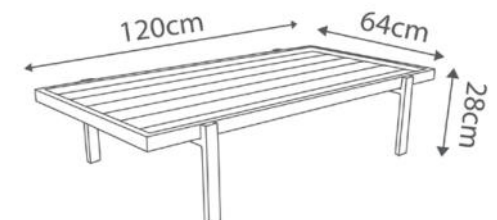

MOOY WITH TEAK INSERT CORNER LOUNGE SET

Specifications

Upholstered in Sunbrella Outdoor Fabric for high performance in the Mauritian sun

High grade quick-dry foam for easy outflow of water after a rainy day

Stain Resistant, UV/Fade Resistant

Ajustable feet for level placement on any surface

Includes a matching ottoman so you can sit back and relax

5 years structural warranty for your peace of mind

Materials

Aluminium, Sunbrella fabric, Teakwood

	Width	Depth	Height	Unit price (incl Vat)
1x Mooy 3 seater (Teak insert)	260 cm	95 cm	68cm	Rs 149,500
1x Mooy 2 seater (Teak insert)	166 cm	95 cm	68 cm	
1x Coral Chair (Teak)	77 cm	77 cm	62 cm	Rs 28,755
1x Mooy Coffee Table	120 cm	64 cm	28 cm	Rs 17,250

Fabric Colour

Coating Colour

Dimensions

*Dimensions are in cm