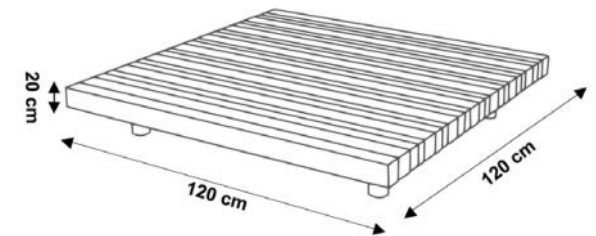

Stain Resistant, UV/Fade Resistant

5 years structural warranty for your peace of mind

Materials

Aluminium, Sunbrella fabric, Teakwood

	Width	Depth	Height	Unit price (incl Vat)
1x Icon 3-Seater Right end Corner (with teak side table)	299 cm	95 cm	70 cm	Rs 241,500
1x Icon 2-Seater Left end (with Teak sides table)	205 cm	95 cm	70 cm	
1x Teak Coffee Table	120 cm	120 cm	20 cm	
1x Coral Chair Teak (Optional)	77 cm	77 cm	62 cm	Rs 28,750
Cushion (Optional)	45 cm	45 cm	10 cm	Rs 1,150

Fabric Colour

Lead Chine

Heather Chalk

Coating Colour

Black

Dimensions

*Dimensions are in cm

ideco
blinds & floorings