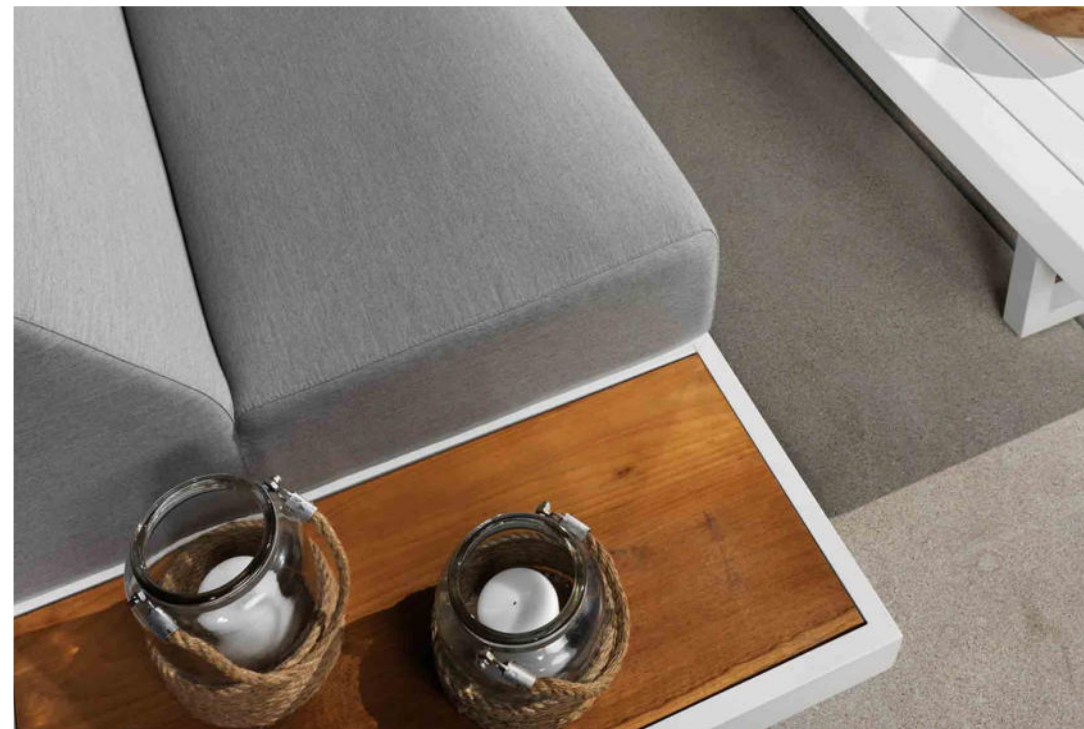

Breathable & Quick dry.
Sittable dry within one hour

100% green and recyclable furniture

Stain resistant to any kind of stains; Like red wine, coffee, etc.

UV/fade resistant for more than 5 years

ALVORY