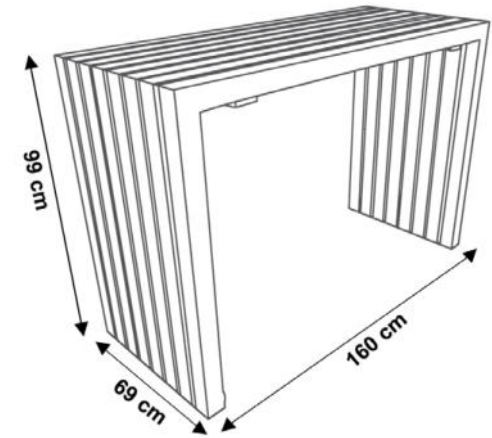

Materials

Aluminium & Sunbrella Fabric

	Width	Depth	Height	Unit price (incl Vat)
1x Bar Table (White)	160 cm	69 cm	99 cm	Rs 103,500
4x Cali Bar Chair (White)	55 cm	63 cm	109 cm	

Fabric Colour

Natte Grey

Lead Chine

Nature Grey

Coating Colour

Dark Grey

White

Dimensions

*Dimensions are in cm

ideco
blinds & floorings

Breathable
& Quick dry.
Sittable dry
within one
hour