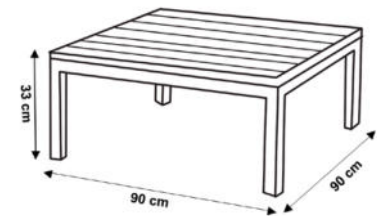

DEON OUTDOOR LOUNGE SET

Specifications

Upholstered in Sunbrella Outdoor Fabric for high performance in the Mauritian sun

High grade quick-dry foam for easy outflow of water after a rainy day

Stain Resistant, UV/Fade Resistant

Ajustable feet for level placement on any surface

Includes a square table (the cushions are optional)

5 years structural warranty for your peace of mind

Materials

Aluminium, Sunbrella fabric

	Width	Depth	Height	Unit price (incl Vat)
2x Deon Chair	96 cm	86 cm	61cm	Rs 161,000
1x Deon 2 Seater Sofa	183 cm	86 cm	61 cm	
1x Deon Square Table	90 cm	90 cm	33 cm	
Cushion (Optional)	45 cm	45 cm	10 cm	Rs 1,150

Fabric Colour

Coating Colour

Dimensions

*Dimensions are in cm