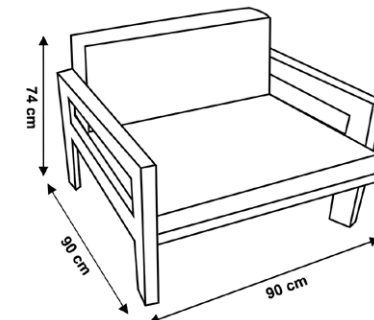

LAVI OUTDOOR CORNER LOUNGE SET

Specifications

Upholstered in Sunbrella Outdoor Fabric for high performance in the Mauritian sun

High grade quick-dry foam for easy outflow of water after a rainy day

Stain Resistant, UV/Fade Resistant

5 years structural warranty for your peace of mind

White Slot Tray (Optional) @ Rs 6,670

Materials

Aluminium, Sunbrella fabric

	Width	Depth	Height	Unit price (incl Vat)
2x Lavi Two Seater Module	164 cm	90 cm	74 cm	Rs 46,000
1x Lavi Ottoman	90 cm	90 cm	42 cm	Rs 18,975
1x Lavi Single Seater	90 cm	90 cm	74 cm	Rs 34,500
Cushion (Optional)	45 cm	45 cm	10 cm	Rs 1,150

Fabric Colour

Coating Colour

Dimensions

*Dimensions are in cm