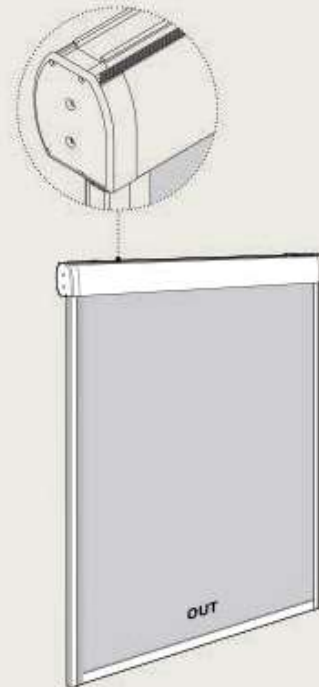

Once rewound, the awning is protected by the aluminium box, whose closure is guaranteed by the aluminium front and the rubber seals.

Windy

TECHNICAL FEATURES

- Box for fabric protection available in different sizes to fit any context
- Awning that can be installed in wall recess or can be combined with Pratic pergolas
- The front profile is equipped with a draught excluder profile for total protection
- Cover can be made using screening, blackout or transparent fabrics choosing among a wide range of typologies
- Made with the following types of fabric: stain-resistant, waterproof, completely transparent (up to 450 cm), screening and equipped with windows
- Fabric is held within the side guides by a zip thanks to a patented system that prevents it from coming out (Free and HD excluded)

MAXIMUM SIZE

- Maximum width: 400 cm; height: 450 cm.

LAYOUTS

Zip Guides

Profile with Brush

Front profile with brush

Inspection Brush

Windy