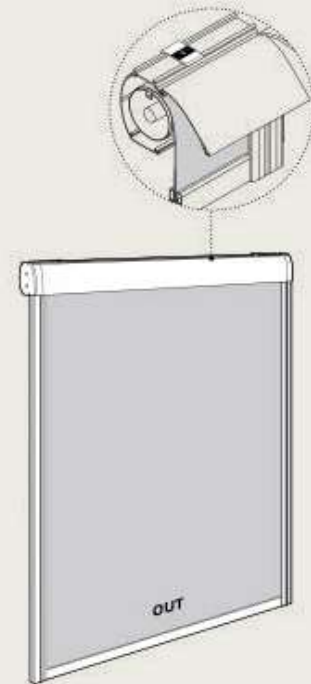

Once rewound, the awning is protected by the aluminium box, whose closure is guaranteed by the aluminium front and the rubber seals.

Windy

TECHNICAL FEATURES

- Box for fabric protection available in different sizes to fit any context
- Awning that can be installed in wall recess or can be combined with Pratic pergolas
- The front profile is equipped with a draught excluder profile for total protection
- Cover can be made using screening, blackout or transparent fabrics choosing among a wide range of typologies
- Made with the following types of fabric: stain-resistant, waterproof, completely transparent (up to 450 cm), screening and equipped with windows
- Fabric is held within the side guides by a zip thanks to a patented system that prevents it from coming out (Free and HD excluded)

MAXIMUM SIZE

- Maximum width: 400 cm; height: 450 cm.

LAYOUTS

Zip Guides

Profile with Brush

Front profile with brush

Inspection Brush

Windy