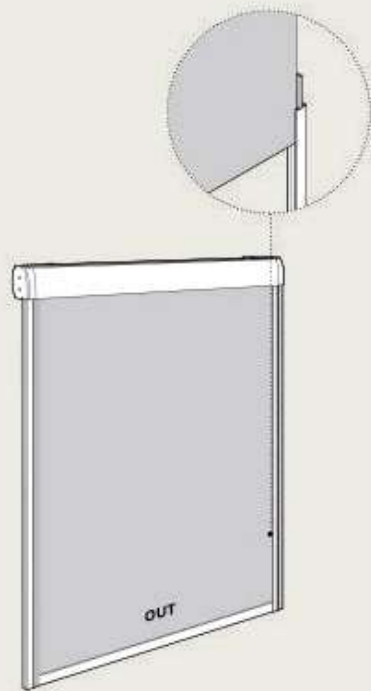

Windy

Windy

Windy is the vertical awning designed and patented by Pratic that offers different solutions to close outdoor spaces and create new sheltered environments.

The use of telescopic guides for sliding the canvas allow Windy to be inserted into any structure, even with posts or skewed walls; the Shy Zip retention system allows also the canvas to remain in the guides, absorbing any movement of the canvas

Once rewound, the awning is protected by the aluminium box, whose closure is guaranteed by the aluminium front and the rubber seals.

Windy

TECHNICAL FEATURES

- Box for fabric protection available in different sizes to fit any context
- Awning that can be installed in wall recess or can be combined with Pratic pergolas
- The front profile is equipped with a draught excluder profile for total protection
- Cover can be made using screening, blackout or transparent fabrics choosing among a wide range of typologies
- Made with the following types of fabric: stain-resistant, waterproof, completely transparent (up to 450 cm), screening and equipped with windows
- Fabric is held within the side guides by a zip thanks to a patented system that prevents it from coming out (Free and HD excluded)

MAXIMUM SIZE

- Maximum width: 400 cm; height: 450 cm.

LAYOUTS

Zip Guides

Profile with Brush

Front profile with brush

Inspection Brush

Windy