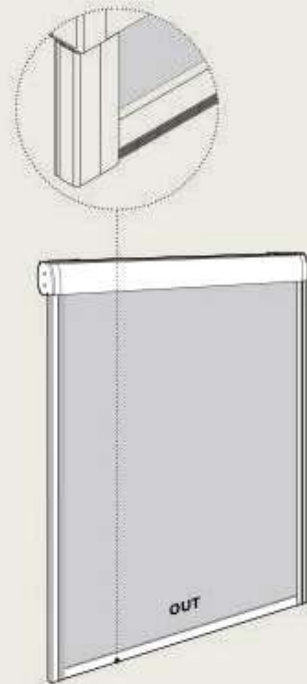

Windy

Windy

Windy is the vertical awning designed and patented by Pratic that offers different solutions to close outdoor spaces and create new sheltered environments.

The use of telescopic guides for sliding the canvas allow Windy to be inserted into any structure, even with posts or skewed walls; the Shy Zip retention system allows also the canvas to remain in the guides, absorbing any movement of the canvas

Once rewound, the awning is protected by the aluminium box, whose closure is guaranteed by the aluminium front and the rubber seals.

Windy

TECHNICAL FEATURES

- Box for fabric protection available in different sizes to fit any context
- Awning that can be installed in wall recess or can be combined with Pratic pergolas
- The front profile is equipped with a draught excluder profile for total protection
- Cover can be made using screening, blackout or transparent fabrics choosing among a wide range of typologies
- Made with the following types of fabric: stain-resistant, waterproof, completely transparent (up to 450 cm), screening and equipped with windows
- Fabric is held within the side guides by a zip thanks to a patented system that prevents it from coming out (Free and HD excluded)

MAXIMUM SIZE

- Maximum width: 400 cm; height: 450 cm.

LAYOUTS

Zip Guides

Profile with Brush

Front profile with brush

Inspection Brush

Windy