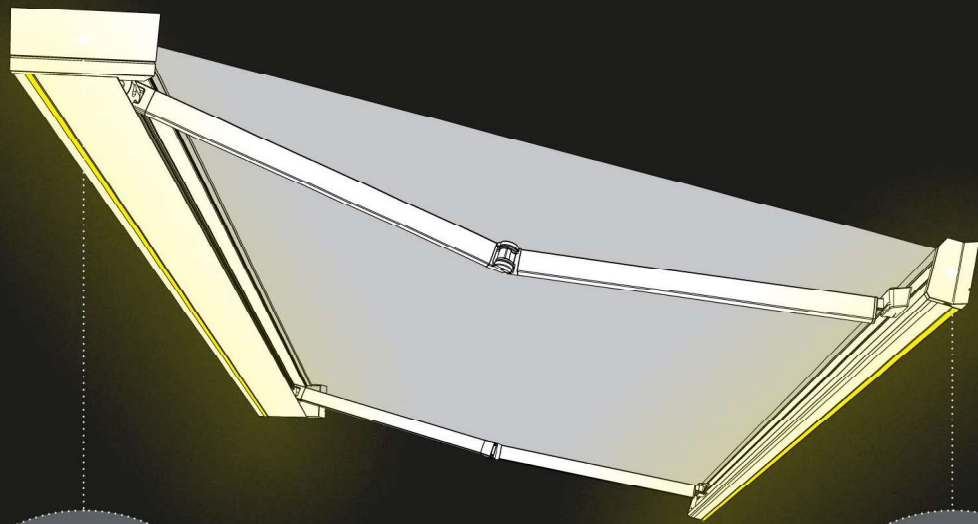

Rationality and technology meet and are summarized in this extendable arm awning. T-Hide is an awning with box that can reach dimensions of 700 cm in width and 400 cm in depth. Designed for wall installation, it can be equipped with a concealed front volant, which can be operated with a multi-channel remote control and can be completed with a system of adjustable LED lights to modulate the brightness. All functions can be controlled by remote control or a high-performing smartphone application

T-Hide

TECHNICAL FEATURES

- Retractable arm awning with watertight protective box made of aluminium that can be installed on the wall or on the ceiling
- Winding tube Ø 78mm
- Arm slope from 10° to 40° (30° if provided with LEDs on the front profile and/ or motorized valance)
- Preassembled awning at the sides of the front profile
- Water discharged at the sides of the front profile
- Arm lengthening system with composite fiber tape
- Class 1 wind resistance, according to UNI EN 13561 European regulation

MAXIMUM SIZE

- Maximum dimensions: width 700 cm x depth 400 cm

REGISTERED PATENT

Product with a registered design through model registration or EU design

LAYOUTS

SPACE OCCUPIED

T-Hide LED (Optional)

LED on wall mounted

Full LED

LED on the front profile

TECHNICAL FEATURES

Installation of dimmable white LEDs on the wall-mounted box and on the front profile

LED Control:
ON / OFF and remote control;
On / OFF with external wired command (by the customer)