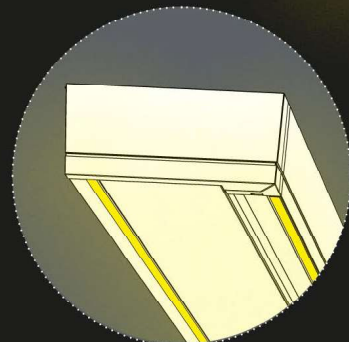

T-Hide

TECHNICAL FEATURES

- Retractable arm awning with watertight protective box made of aluminium that can be installed on the wall or on the ceiling
- Winding tube Ø 78mm
- Arm slope from 10° to 40° (30° if provided with LEDs on the front profile and/ or motorized valance)
- Preassembled awning at the sides of the front profile
- Water discharged at the sides of the front profile
- Arm lengthening system with composite fiber tape
- Class 1 wind resistance, according to UNI EN 13561 European regulation

MAXIMUM SIZE

- Maximum dimensions: width 700 cm x depth 400 cm

REGISTERED PATENT

Product with a registered design through model registration or EU design

LAYOUTS

SPACE OCCUPIED

T-Hide LED (Optional)

LED on wall mounted

Full LED

LED on the front profile

TECHNICAL FEATURES

Installation of dimmable white LEDs on the wall-mounted box and on the front profile

LED Control:
ON / OFF and remote control;
On / OFF with external wired command (by the customer)

Possibility to turn on the two LEDs both simultaneously and separately

Adjustable light intensity (version with remote control)

T- Hide

FRAME

White Sand

Ivory Sand

Grey Sablé

White Semi -
Gloss