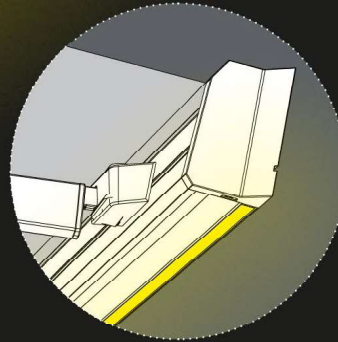

Rationality and technology meet and are summarized in this extendable arm awning. T-Hide is an awning with box that can reach dimensions of 700 cm in width and 400 cm in depth. Designed for wall installation, it can be equipped with a concealed front volant, which can be operated with a multi-channel remote control and can be completed with a system of adjustable LED lights to modulate the brightness. All functions can be controlled by remote control or a high-performing smartphone application

MAXIMUM SIZE

- Maximum dimensions: width 700 cm x depth 400 cm

REGISTERED PATENT

Product with a registered design through model registration or EU design

LAYOUTS

SPACE OCCUPIED

T-Hide LED (Optional)

LED on wall mounted

Full LED

LED on the front profile

TECHNICAL FEATURES

Installation of dimmable white LEDs on the wall-mounted box and on the front profile

LED Control:
ON / OFF and remote control;
On / OFF with external wired command (by the customer)

Possibility to turn on the two LEDs both simultaneously and separately

Adjustable light intensity (version with remote control)

T- Hide

FRAME

White Sand

Ivory Sand

Grey Sablé

White Semi -
Gloss