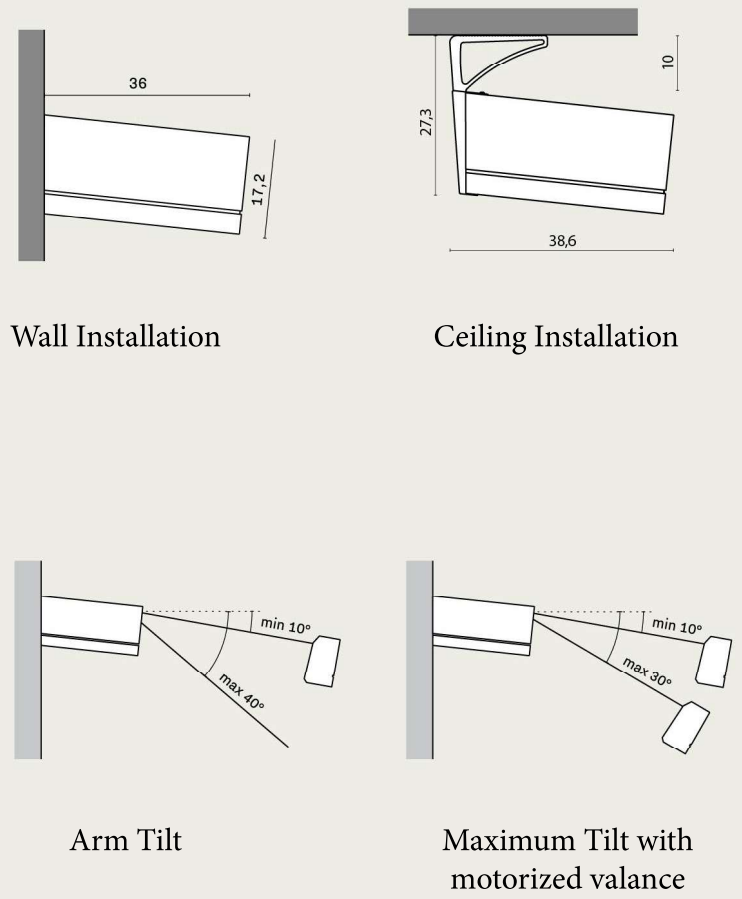

T-Hide

TECHNICAL FEATURES

- Retractable arm awning with watertight protective box made of aluminium that can be installed on the wall or on the ceiling
- Winding tube Ø 78mm
- Arm slope from 10° to 40° (30° if provided with LEDs on the front profile and/ or motorized valance)
- Preassembled awning at the sides of the front profile
- Water discharged at the sides of the front profile
- Arm lengthening system with composite fiber tape
- Class 1 wind resistance, according to UNI EN 13561 European regulation

MAXIMUM SIZE

- Maximum dimensions: width 700 cm x depth 400 cm

REGISTERED PATENT

Product with a registered design through model registration or EU design

LAYOUTS

SPACE OCCUPIED

T-Hide LED (Optional)

LED on wall mounted

Full LED

LED on the front profile

TECHNICAL FEATURES

Installation of dimmable white LEDs on the wall-mounted box and on the front profile

LED Control:
ON / OFF and remote control;
On / OFF with external wired command (by the customer)

Possibility to turn on the two LEDs both simultaneously and separately

Adjustable light intensity (version with remote control)

T- Hide

FRAME

White Sand

Ivory Sand

Grey Sablé

White Semi -
Gloss