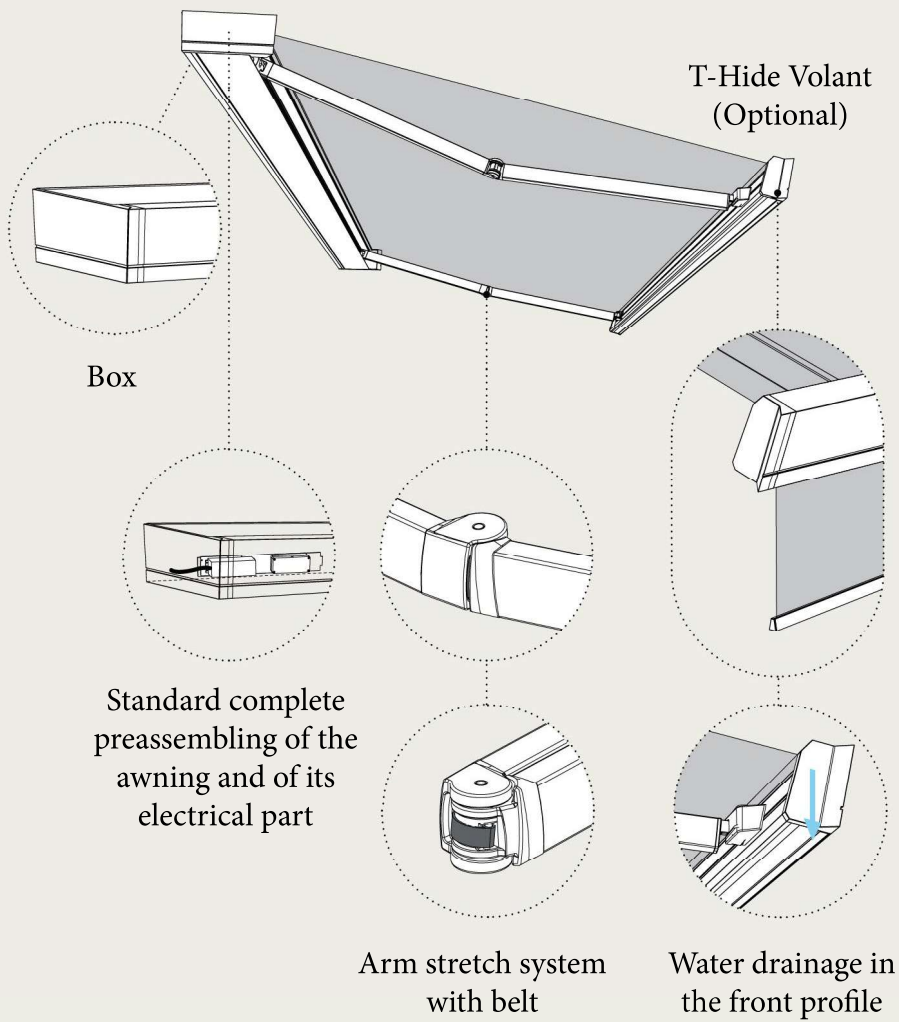

Rationality and technology meet and are summarized in this extendable arm awning. T-Hide is an awning with box that can reach dimensions of 700 cm in width and 400 cm in depth. Designed for wall installation, it can be equipped with a concealed front volant, which can be operated with a multi-channel remote control and can be completed with a system of adjustable LED lights to modulate the brightness. All functions can be controlled by remote control or a high-performing smartphone application

T-Hide

TECHNICAL FEATURES

- Retractable arm awning with watertight protective box made of aluminium that can be installed on the wall or on the ceiling
- Winding tube Ø 78mm
- Arm slope from 10° to 40° (30° if provided with LEDs on the front profile and/ or motorized valance)
- Preassembled awning at the sides of the front profile
- Water discharged at the sides of the front profile
- Arm lengthening system with composite fiber tape
- Class 1 wind resistance, according to UNI EN 13561 European regulation

MAXIMUM SIZE

- Maximum dimensions: width 700 cm x depth 400 cm

REGISTERED PATENT

Product with a registered design through model registration or EU design

LAYOUTS

SPACE OCCUPIED

T-Hide LED (Optional)

LED on wall mounted

Full LED

LED on the front profile

TECHNICAL FEATURES

Installation of dimmable white LEDs on the wall-mounted box and on the front profile

LED Control:
ON / OFF and remote control;
On / OFF with external wired command (by the customer)