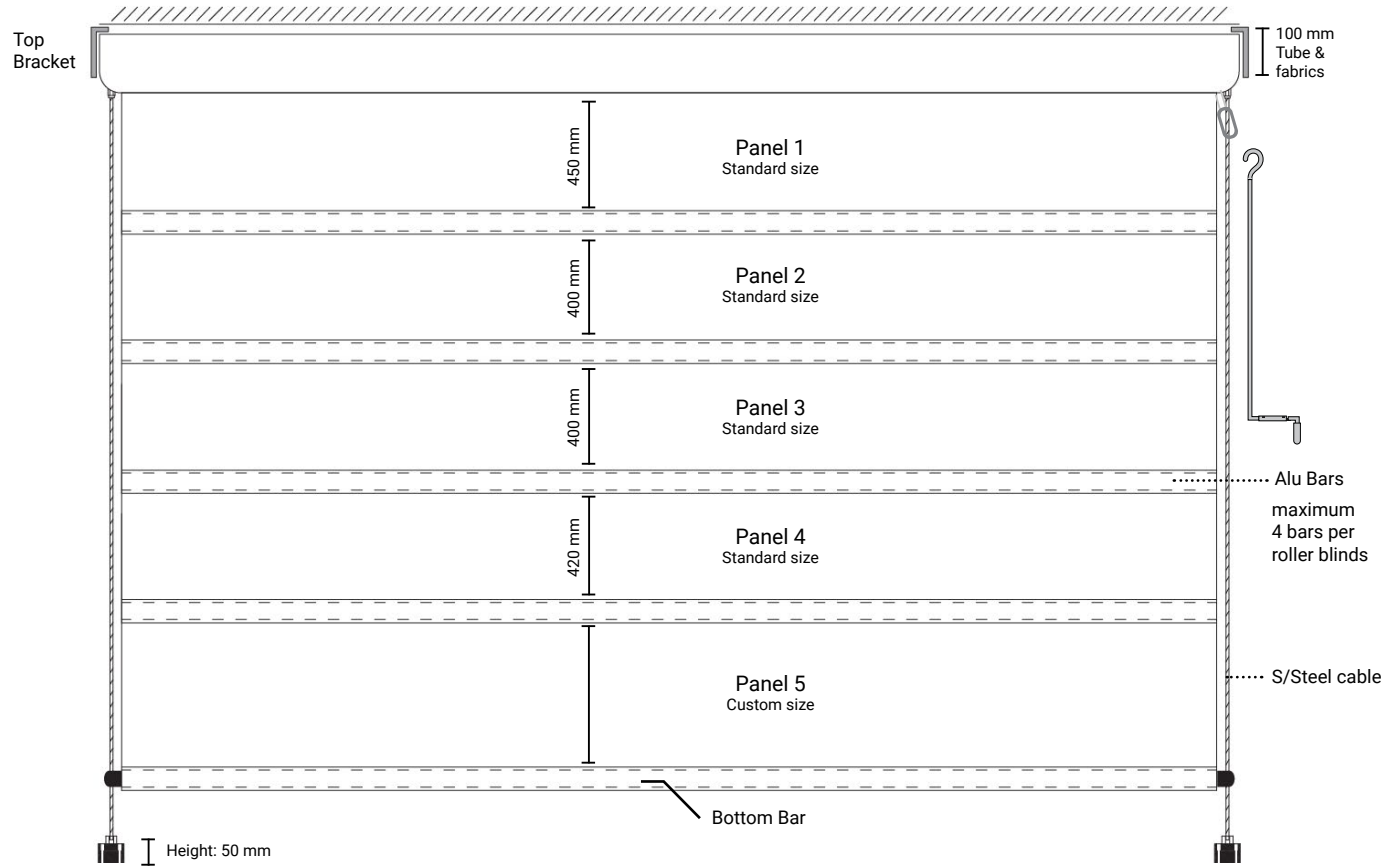

# Monsoon Blinds

- ▶ **Material used 0.5 mm thick supra soft see thru clear PVC that prevents it from becoming brittle in strong sunlight**
- ▶ **PVC clear sheet is UV stabilized with discoloring properties**
- ▶ **Hem stitched on both sides for durability and strength**
- ▶ **PVC sheets are sealed both side with PVC sealing stripe using high frequency sealing machine**
- ▶ **Centre support Extruded Aluminum anodized channel of 110 mm wall thickness at aprox 18 interval. These horizontal bars are inserted with the PVC welded sheets**
- ▶ **Operation Manual cord pulling weather blinds are operated by 6 mm pre shrunk, pre elongated core less polyester cord for ease of operation**
- ▶ **The Product designed to withstand heavy rain and gusty winds, without blocking the outside view**
- ▶ **Fitted on specially designed aluminum head rail of 3 mm wall thickness**
- ▶ **Fixed with Stainless steel 316 Marine grade lifting mechanism, hooks, plated, rings screws and tensioners**
- ▶ **Installed on specially designed Stainless steel L brackets and Flange**
- ▶ **Supported with specially manufactured stainless steel 316 Marine Grade 4mm Thick wires for durability and strength against high wind pressure**
- ▶ **Our Weather blinds, when folded up, are hidden behind removable valance covers made out of exterior Sunbrella Fabric**